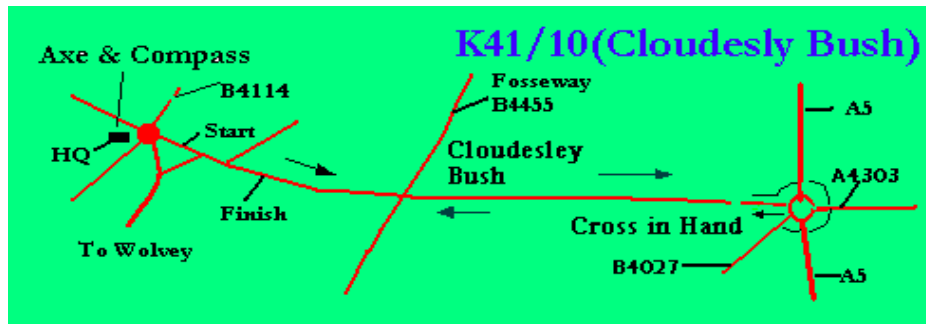

Course Description

Start on the unclassified road off B4109 (sign posted A427 Lutterworth), approximately 0.25 mile South East of island junction with B4114, in line with the 2nd cats eye from the South eastern end of the 1st lay-by.

Proceed to the island junction of B4027, A4303 and A5 (Cross in Hand). **5.2 miles.**

Encircle the island to take the fifth exit and retrace towards Wolvey.

Finish in line with the second road drain on the left, before a break in the roadside kerb, approximately 300 yards before the driveway to Wolvey Heath Farm. **10 miles.**

Race Headquarters

Race headquarters are located at the rear of the Axe & Compass Inn, Wolvey on the roundabout junction of the B4114 and B4455. Parking is in the field adjacent to the Inn. Please do not park in the Inn car park, as this is needed for its customers. It is with the kind permission of Mr Bob Jones, landlord of the Axe & Compass, that we are allowed the use of these facilities. Please enjoy the bar after your race.

Safety

Would riders please refrain from warming up on the course side of the Axe & Compass roundabout. This will remove the need for 'U' turns and promote a safer start area. The road at the start area is fairly narrow so riders waiting to start must do so off of the public highway. Therefore, please queue up in the lay-by adjacent to the start line.

Take care, keep your head up and enjoy your ride.

Prize List

A trophy will be presented overall winner of the challenge weekend. (Only one prize per rider)

Men Overall:

First	£ 30
Second	£ 20
Third	£ 15
Team of 3	£ 5 Each

Ladies Overall:

First	£ 30
Second	£ 20
Third	£ 15
Team of 3	£ 5 Each

Prizes for breaking the course record: £50 Each event

10 Course Record : 19.55 (Richard Prebble)

25 Course Record: 53.08 (Craig Simpson)

Category Winners:

A	£ 10
B	£ 10
C	£ 10
D	£ 10
E	£ 10

Weekend Champion:

First	£ 40
Second	£ 25
Third	£ 15
Mens Team of 3	Medal
Ladies Team of 3	Medal